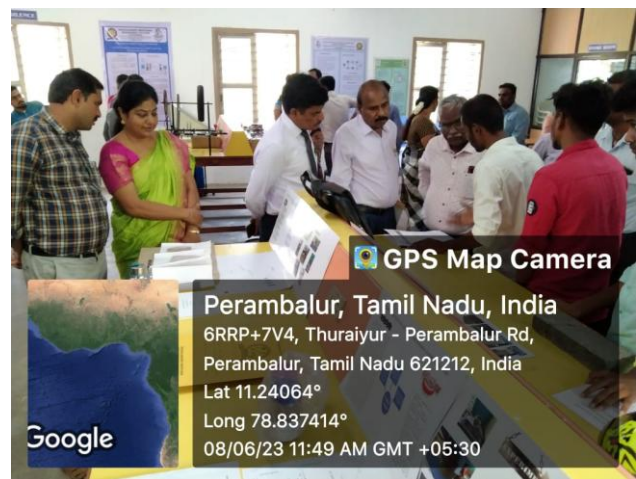

PERAMBALUR - 621 212. Tamil Nadu.

MSME Incubation Center Visit Snapshot

Team of Members from MSME visited DSEC and viewed about the Facility and Interacted with the Students